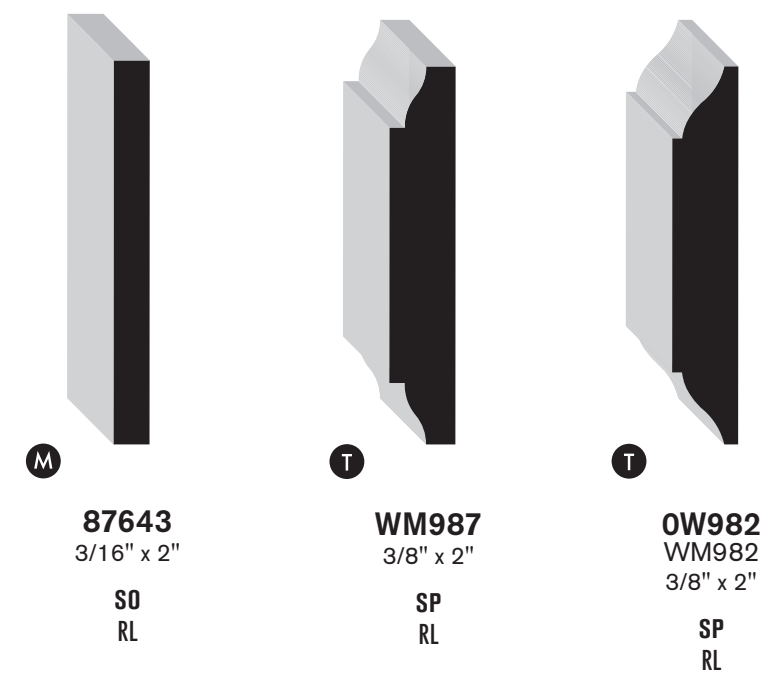

HANDRAIL

LATTICE

MULLION