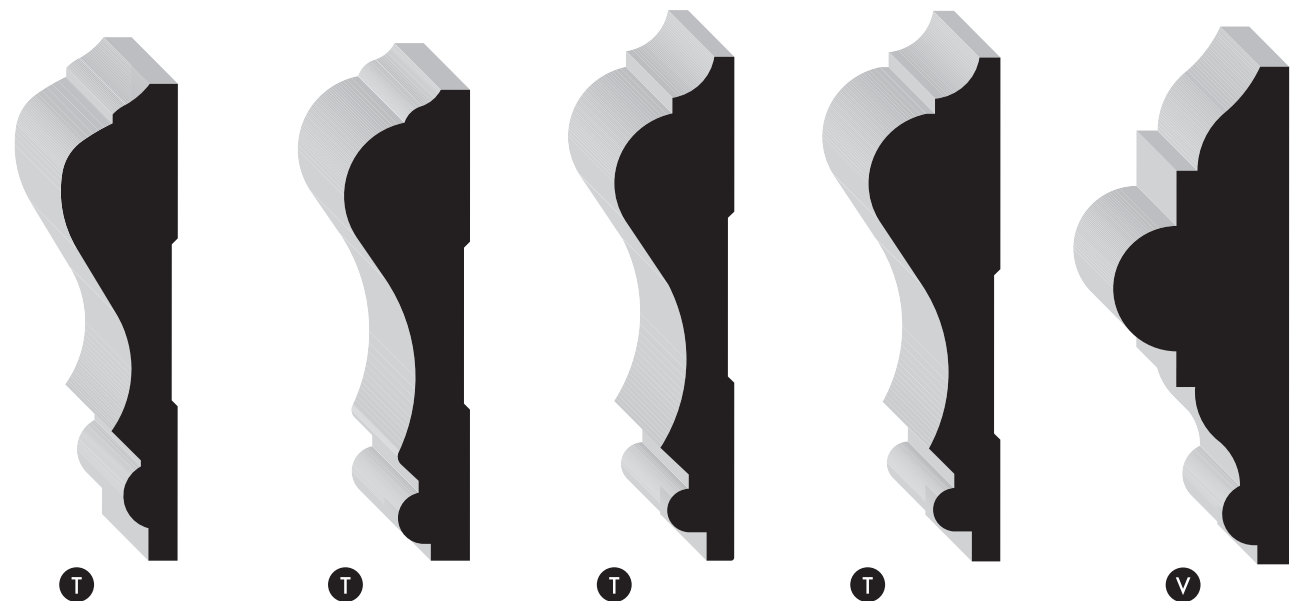

## MULLION

S4S

**OW254**  
WM254  
1/2" x 3/4"  
SP  
RL

**WM239**  
3/4" x 3/4"  
SP  
RL

**00316**  
11/16" x 2-9/16"  
SP  
RL

**00034**  
11/16" x 1-5/8"  
SP  
RL

**L390B**  
5/8" x 2-1/2"  
SO  
RL

**L390A**  
11/16" x 2-1/2"  
PFJP  
16'