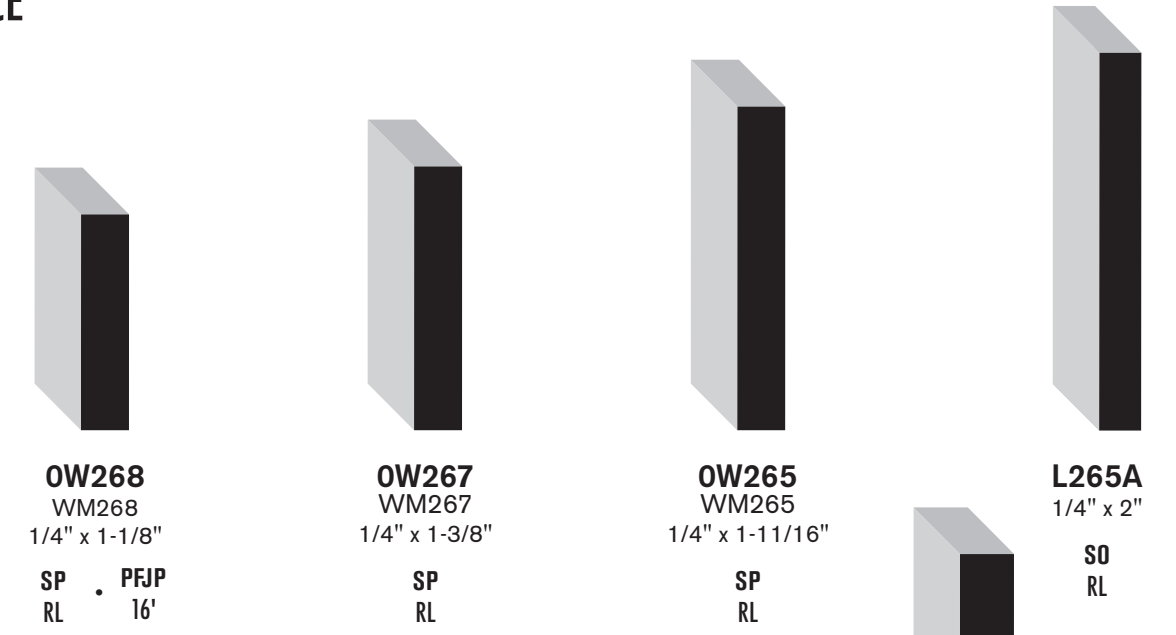

HANDRAIL

LATTICE

MULLION