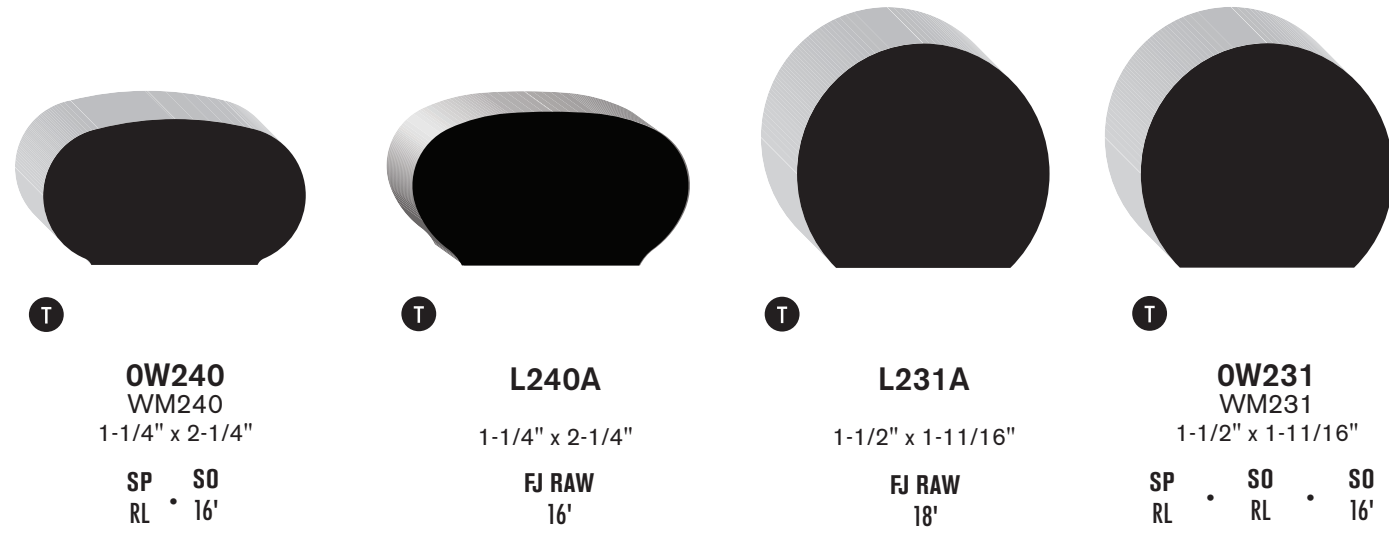

HANDRAIL

LATTICE

MULLION