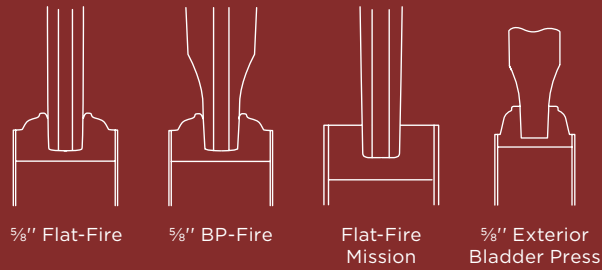

Top rail options:
Arched, Square

More options available!

EXTERIOR/FIRE RATED OPTIONS

Thickness options are 1 3/4" and 2 1/4"

3 PANEL TRADITIONAL

3TM

Top rail options:
Arched, Square

PROFILES AVAILABLE