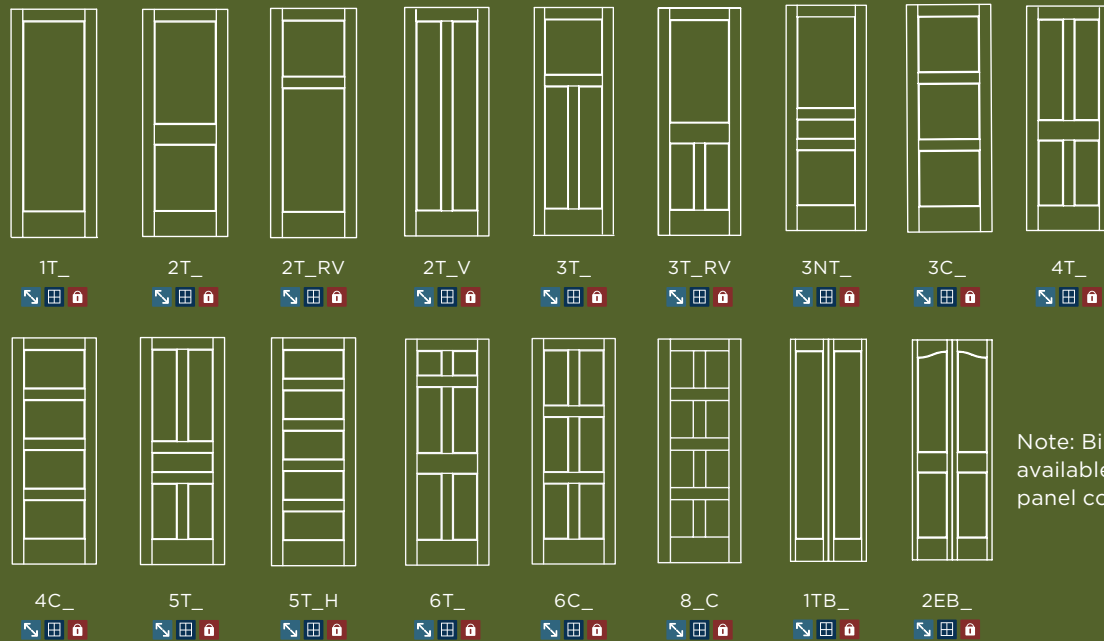

PROFILES AVAILABLE

Bladder Pressed

Single Hip

Double Hip

DESIGNS AVAILABLE

Panel Door

1T_

2T_